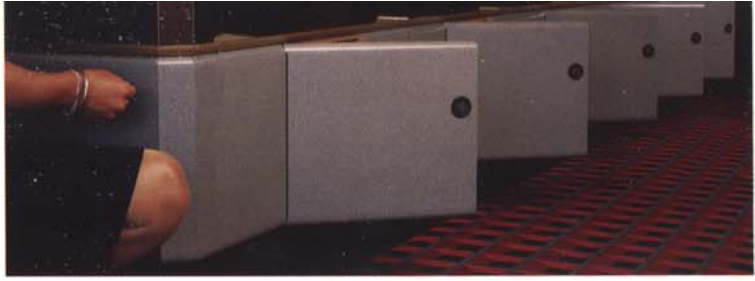

**Electrolock**  
POKER MACHINE BASE OPENING SYSTEM

THE FASTER & LESS STRENUOUS METHOD FOR POKER MACHINE COIN CLEARANCES

**ELECTROLOCK**  
is the fast,  
simple & easy way  
to clear coins  
from Poker Machine  
cash boxes.

*The ELECTROLOCK system operates using a high security key switchlock, installed in the end of each bank of poker machine bases. After operating the switchlock, all the base doors in the particular bank spring open, allowing personnel to clear the cash boxes. The base doors are then simply pushed closed, providing sure, positive, automatic locking and also eliminating broken and bent keys.*

■ Due to simplicity in design, the ELECTROLOCK system may be removed and refitted with a minimum of effort. This feature allows poker machine layouts and poker machine bases to be easily changed.

■ The ELECTROLOCK system reduces workplace related injuries by eliminating most of the bending and back strain associated with coin clearance procedures.