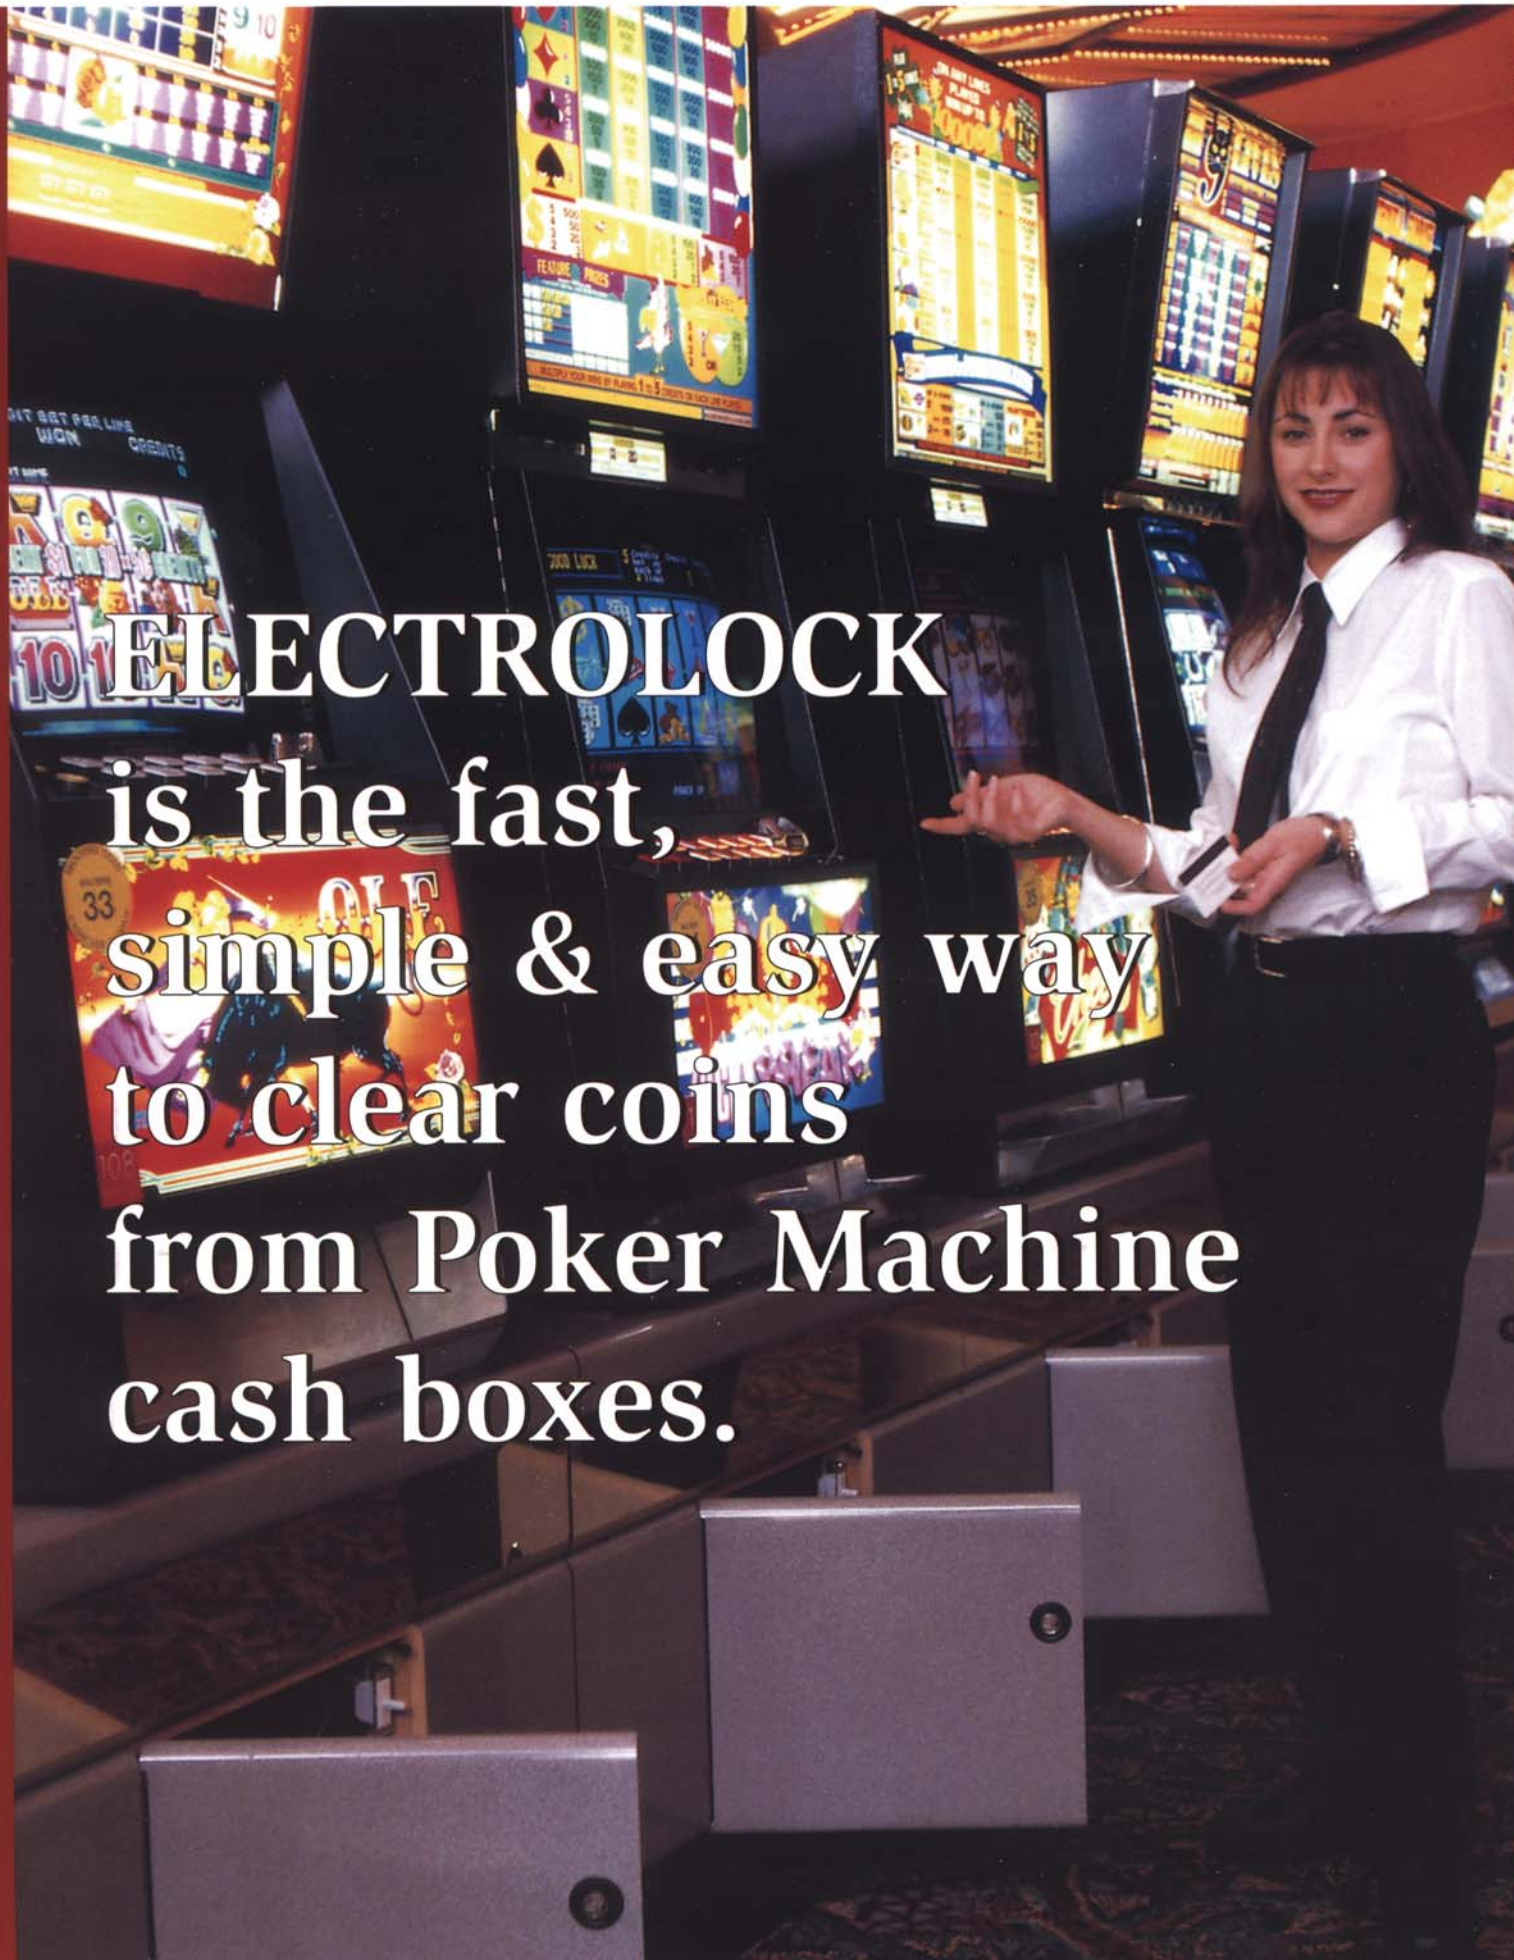

**Electrolock**  
POKER MACHINE BASE OPENING SYSTEM

THE FASTER & LESS STRENUOUS METHOD FOR POKER MACHINE COIN CLEARANCES

**ELECTROLOCK**  
is the fast,  
simple & easy way  
to clear coins  
from Poker Machine  
cash boxes.

*The ELECTROLOCK system operates using a high security key switchlock, installed in the end of each bank of poker machine bases. After operating the switchlock, all the base doors in the particular bank spring open, allowing personnel to clear the cash boxes. The base doors are then simply pushed closed, providing sure, positive, automatic locking and also eliminating broken and bent keys.*